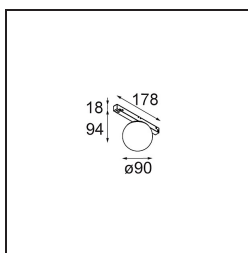

**Specifications**

Material	13600309
Light Source Type	LED
LED Type	BRIDGELUX V8G8
LED technology	LED COB
CRI	Min. 90
Colour Temperature	3000K
Lifetime	L90B10 @50,000 Hours
Lamp Included	Yes
Number of Light Sources	1
CIE flux code	27 53 77 65 78
Binning (SDCM)	2
Light Direction	Down
Input Voltage	48Vdc
Luminaire power (W)	8.5
Electrical Class	III
IP Rating	20
Glow wire rating (°C)	960
Dimming Protocol	DALI
DALI Standard	DALI-2
Indoor/Outdoor	Indoor
Application	Ceiling, Wall
Adjustability	Not Applicable
Distance to Lighted Object (m)	0,1
Primary Colour & Primary Finish	White, Structure
Gross weight (g)	422.0
Luminous flux per lamp (lm)	702
Efficacy (lm/W)	83
Glare rating	24
Remark	<ul style="list-style-type: none"> <li>• This is not a complete product. Pista track 48V system required.</li> <li>• For installations without dimmer, it is recommended to use 1-10 V luminaires.</li> </ul>