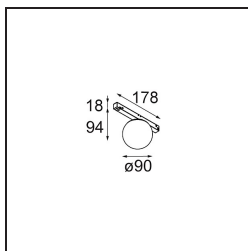

Specifications

Material	13600232
Light Source Type	LED
LED Type	BRIDGELUX V8G8
LED technology	LED COB
CRI	Min. 90
Colour Temperature	3000K
Lifetime	L90B10 @50,000 Hours
Lamp Included	Yes
Number of Light Sources	1
CIE flux code	27 53 78 65 67
Binning (SDCM)	2
Light Direction	Down
Input Voltage	48Vdc
Luminaire power (W)	8.5
Electrical Class	III
IP Rating	20
Glow wire rating (°C)	960
Dimming Protocol	1-10V
Indoor/Outdoor	Indoor
Application	Ceiling, Wall
Adjustability	Not Applicable
Distance to Lighted Object (m)	0,1
Primary Colour & Primary Finish	Black, Structure
Gross weight (g)	422.0
Luminous flux per lamp (lm)	610
Efficacy (lm/W)	72
Glare rating	23
Remark	<ul style="list-style-type: none"> • This is not a complete product. Pista track 48V system required. • For installations without dimmer, it is recommended to use 1-10 V luminaires.