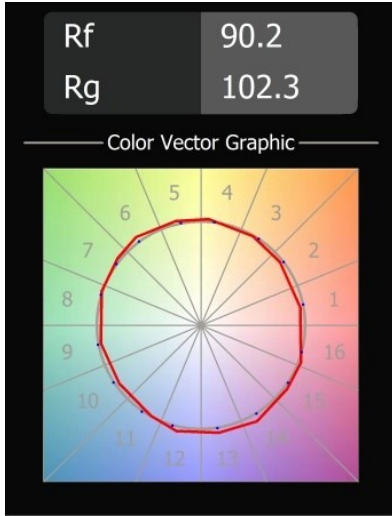

TM30 & CRI diagram

Light distribution & beam diagram