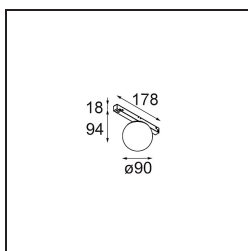

**Specifications**

Material	13600209
Light Source Type	LED
LED Type	BRIDGELUX V8G8
LED technology	LED COB
CRI	Min. 90
Colour Temperature	3000K
Lifetime	L90B10 @50,000 Hours
Lamp Included	Yes
Number of Light Sources	1
CIE flux code	27 53 77 65 78
Binning (SDCM)	2
Light Direction	Down
Input Voltage	48Vdc
Luminaire power (W)	8.5
Electrical Class	III
IP Rating	20
Glow wire rating (°C)	960
Dimming Protocol	1-10V
Indoor/Outdoor	Indoor
Application	Ceiling, Wall
Adjustability	Not Applicable
Distance to Lighted Object (m)	0,1
Primary Colour & Primary Finish	White, Structure
Gross weight (g)	422.0
Luminous flux per lamp (lm)	702
Efficacy (lm/W)	83
Glare rating	24
Remark	<ul style="list-style-type: none"> <li>• This is not a complete product. Pista track 48V system required.</li> <li>• For installations without dimmer, it is recommended to use 1-10 V luminaires.</li> </ul>