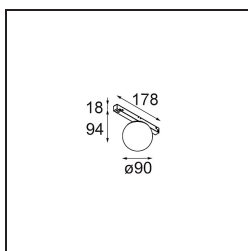

**Specifications**

Material	13600132
Light Source Type	LED
LED Type	BRIDGELUX V8G8
LED technology	LED COB
CRI	Min. 90
Colour Temperature	2700K
Lifetime	L90B10 @50,000 Hours
Lamp Included	Yes
Number of Light Sources	1
CIE flux code	27 53 78 65 67
Binning (SDCM)	2
Light Direction	Down
Input Voltage	48Vdc
Luminaire power (W)	8.5
Electrical Class	III
IP Rating	20
Glow wire rating (°C)	960
Dimming Protocol	DALI
DALI Standard	DALI-2
Indoor/Outdoor	Indoor
Application	Ceiling, Wall
Adjustability	Not Applicable
Distance to Lighted Object (m)	0,1
Primary Colour & Primary Finish	Black, Structure
Gross weight (g)	422.0
Luminous flux per lamp (lm)	588
Efficacy (lm/W)	69
Glare rating	23
Remark	<ul style="list-style-type: none"> <li>• This is not a complete product. Pista track 48V system required.</li> <li>• For installations without dimmer, it is recommended to use 1-10 V luminaires.</li> </ul>