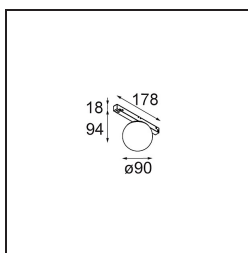

Specifications

Material	13600132
Light Source Type	LED
LED Type	BRIDGELUX V8G8
LED technology	LED COB
CRI	Min. 90
Colour Temperature	2700K
Lifetime	L90B10 @50,000 Hours
Lamp Included	Yes
Number of Light Sources	1
CIE flux code	27 53 78 65 67
Binning (SDCM)	2
Light Direction	Down
Input Voltage	48Vdc
Luminaire power (W)	8.5
Electrical Class	III
IP Rating	20
Glow wire rating (°C)	960
Dimming Protocol	DALI
DALI Standard	DALI-2
Indoor/Outdoor	Indoor
Application	Ceiling, Wall
Adjustability	Not Applicable
Distance to Lighted Object (m)	0,1
Primary Colour & Primary Finish	Black, Structure
Gross weight (g)	422.0
Luminous flux per lamp (lm)	588
Efficacy (lm/W)	69
Glare rating	23
Remark	<ul style="list-style-type: none"> • This is not a complete product. Pista track 48V system required. • For installations without dimmer, it is recommended to use 1-10 V luminaires.