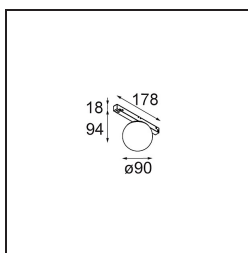

**Specifications**

Material	13600109
Light Source Type	LED
LED Type	BRIDGELUX V8G8
LED technology	LED COB
CRI	Min. 90
Colour Temperature	2700K
Lifetime	L90B10 @50,000 Hours
Lamp Included	Yes
Number of Light Sources	1
CIE flux code	27 53 77 65 78
Binning (SDCM)	2
Light Direction	Down
Input Voltage	48Vdc
Luminaire power (W)	8.5
Electrical Class	III
IP Rating	20
Glow wire rating (°C)	960
Dimming Protocol	DALI
DALI Standard	DALI-2
Indoor/Outdoor	Indoor
Application	Ceiling, Wall
Adjustability	Not Applicable
Distance to Lighted Object (m)	0,1
Primary Colour & Primary Finish	White, Structure
Gross weight (g)	422.0
Luminous flux per lamp (lm)	676
Efficacy (lm/W)	80
Glare rating	24
Remark	<ul style="list-style-type: none"> <li>• This is not a complete product. Pista track 48V system required.</li> <li>• For installations without dimmer, it is recommended to use 1-10 V luminaires.</li> </ul>