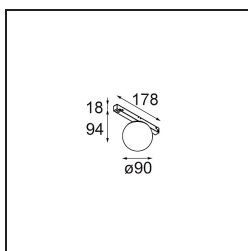

Specifications

Material	13600009
Light Source Type	LED
LED Type	BRIDGELUX V8G8
LED technology	LED COB
CRI	Min. 90
Colour Temperature	2700K
Lifetime	L90B10 @50,000 Hours
Lamp Included	Yes
Number of Light Sources	1
CIE flux code	27 53 77 65 78
Binning (SDCM)	2
Light Direction	Down
Input Voltage	48Vdc
Luminaire power (W)	8.5
Electrical Class	III
IP Rating	20
Glow wire rating (°C)	960
Dimming Protocol	1-10V
Indoor/Outdoor	Indoor
Application	Ceiling, Wall
Adjustability	Not Applicable
Distance to Lighted Object (m)	0,1
Primary Colour & Primary Finish	White, Structure
Gross weight (g)	422.0
Luminous flux per lamp (lm)	676
Efficacy (lm/W)	80
Glare rating	24
Remark	<ul style="list-style-type: none"> • This is not a complete product. Pista track 48V system required. • For installations without dimmer, it is recommended to use 1-10 V luminaires.