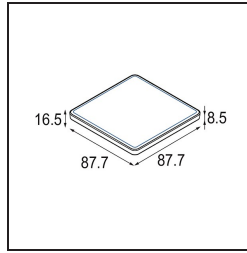

Date \_\_\_\_\_  
Customer \_\_\_\_\_  
Project \_\_\_\_\_  
Type \_\_\_\_\_

*Preset Touch Panel 2700-6500K TW DALI*

**Specifications**

Material	13590000
Colour Temperature	2700-6500K (Tunable White)
Lamp Included	No
Number of Light Sources	0
IP Rating	20
Glow wire rating (°C)	960
Dimming Protocol	DALI
Indoor/Outdoor	Indoor
Adjustability	Not Applicable
Gross weight (g)	146.0
Ambient temperature	-20°C to +45°C