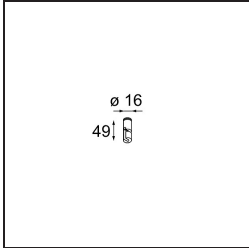

Installation Accessories

- **13570732** Suspension Point Kompas Black Structure
- **13570709** Suspension Point Kompas White Structure