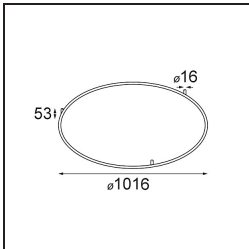

- **13572009** Hoolahoop 1000 White Structure
- **13572032** Hoolahoop 1000 Black Structure