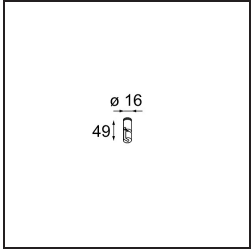

Installation Accessories

- **13570732** Suspension Point Kompas Black Structure
- **13570709** Suspension Point Kompas White Structure