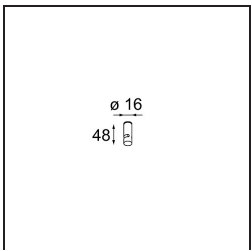

- **13571809** Guiding Point Kompas White Structure
- **13571832** Guiding Point Kompas Black Structure

Choose a required accessory