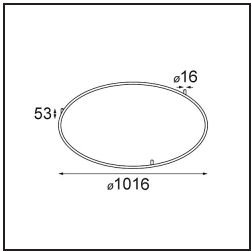

- **13572009** Hoolahoop 1000 White Structure
- **13572032** Hoolahoop 1000 Black Structure