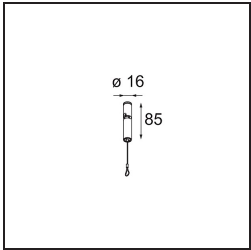

- **13523732** Suspension Point Extruded Kompas (Incl. Suspension Cable 2000) Black Structure
- **13523736** Suspension Point Extruded Kompas (Incl. Suspension Cable 2000) Grey White Matt