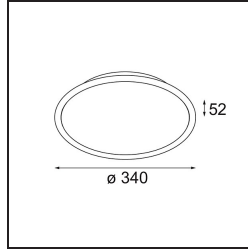

Date

Customer

Project

Type

Kompas Round Surface 340 50W 1-10V DI 350mA White Structure

Specifications

Material	13570909
Lamp Included	No
Number of Light Sources	0
Input Voltage	230V
Electrical Class	I
IP Rating	20
Glow wire rating (°C)	960
Dimming Protocol	1-10V
Indoor/Outdoor	Indoor
Application	Ceiling, Wall
Mounting	Surface
Adjustability	Not Applicable
Primary Colour & Primary Finish	White, Structure
Gross weight (g)	2755.0
Remark	<ul style="list-style-type: none"> • Light modules not included • This is not a complete product. Light module required.