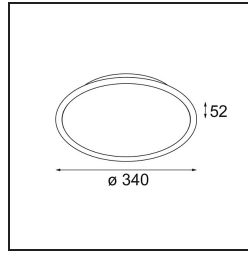

Date
Customer
Project
Type

Kompas Round Surface 340 30W Trailing Edge DI 350mA Black Structure

Specifications

Material	13570832
Lamp Included	No
Number of Light Sources	0
Input Voltage	230V
Electrical Class	I
IP Rating	20
Glow wire rating (°C)	960
Dimming Protocol	Trailing Edge
Indoor/Outdoor	Indoor
Application	Ceiling, Wall
Mounting	Surface
Adjustability	Not Applicable
Primary Colour & Primary Finish	Black, Structure
Gross weight (g)	2725.0
Remark	<ul style="list-style-type: none"> • Light modules not included • This is not a complete product. Light module required.