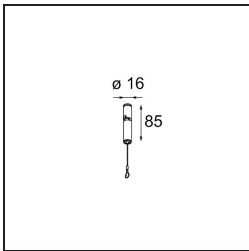

- **13523732** Suspension Point Extruded Kompas (Incl. Suspension Cable 2000) Black Structure
- **13523736** Suspension Point Extruded Kompas (Incl. Suspension Cable 2000) Grey White Matt