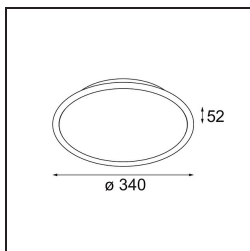

Date
Customer
Project
Type

*Kompas Round Surface 340 30W Trailing Edge DI 350mA White Structure*

**Specifications**

Material	13570809
Lamp Included	No
Number of Light Sources	0
Input Voltage	230V
Electrical Class	I
IP Rating	20
Glow wire rating (°C)	960
Dimming Protocol	Trailing Edge
Indoor/Outdoor	Indoor
Application	Ceiling, Wall
Mounting	Surface
Adjustability	Not Applicable
Primary Colour & Primary Finish	White, Structure
Gross weight (g)	2725.0
Remark	<ul style="list-style-type: none"> <li>• Light modules not included</li> <li>• This is not a complete product. Light module required.</li> </ul>