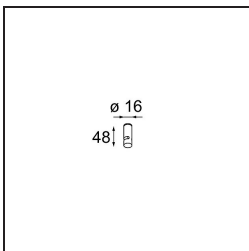

- **13571809** Guiding Point Kompas White Structure
- **13571832** Guiding Point Kompas Black Structure

Choose a required accessory