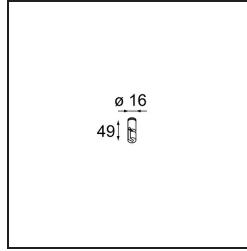

Date _____
Customer _____
Project _____
Type _____

Suspension Point Kompas Black Structure

Specifications

Material	13570732
Lamp Included	No
Number of Light Sources	0
IP Rating	20
Glow wire rating (°C)	960
Indoor/Outdoor	Indoor
Application	Ceiling, Wall
Adjustability	Not Applicable
Primary Colour & Primary Finish	Black, Structure
Gross weight (g)	23.0