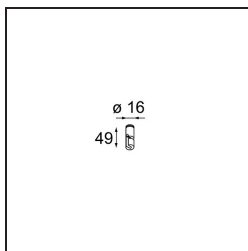

Date _____
Customer _____
Project _____
Type _____

Suspension Point Kompas White Structure

Specifications

Material	13570709
Lamp Included	No
Number of Light Sources	0
IP Rating	20
Glow wire rating (°C)	960
Indoor/Outdoor	Indoor
Application	Ceiling, Wall
Adjustability	Not Applicable
Primary Colour & Primary Finish	White, Structure
Gross weight (g)	23.0

Specifications