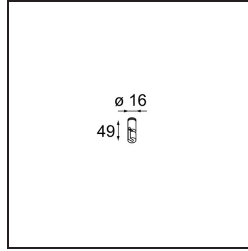

Date \_\_\_\_\_  
Customer \_\_\_\_\_  
Project \_\_\_\_\_  
Type \_\_\_\_\_

*Suspension Point Kompas White Structure*

**Specifications**

Material	13570709
Lamp Included	No
Number of Light Sources	0
IP Rating	20
Glow wire rating (°C)	960
Indoor/Outdoor	Indoor
Application	Ceiling, Wall
Adjustability	Not Applicable
Primary Colour & Primary Finish	White, Structure
Gross weight (g)	23.0