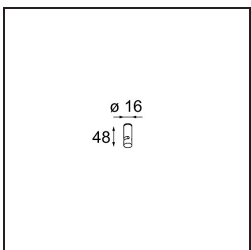

- **13571809** Guiding Point Kompas White Structure
- **13571832** Guiding Point Kompas Black Structure

Choose a required accessory