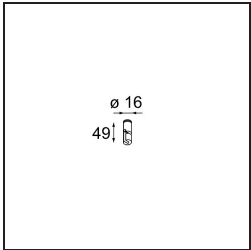

Installation Accessories

- **13570732** Suspension Point Kompas Black Structure
- **13570709** Suspension Point Kompas White Structure