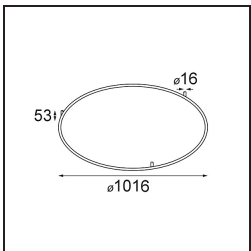

- **13572009** Hoolahoop 1000 White Structure
- **13572032** Hoolahoop 1000 Black Structure