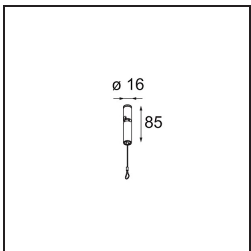

- **13523732** Suspension Point Extruded Kompas (Incl. Suspension Cable 2000) Black Structure
- **13523736** Suspension Point Extruded Kompas (Incl. Suspension Cable 2000) Grey White Matt