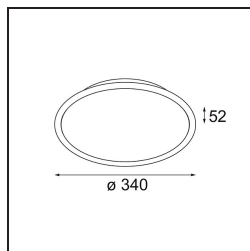

Date
Customer
Project
Type

Kompas Round Surface 340 DE White Structure

Specifications

Material	13570609
Lamp Included	No
Number of Light Sources	0
Input Voltage	Constant Current Driver Required
Electrical Class	III
IP Rating	20
Glow wire rating (°C)	960
Indoor/Outdoor	Indoor
Application	Ceiling, Wall
Mounting	Surface
Adjustability	Not Applicable
Primary Colour & Primary Finish	White, Structure
Gross weight (g)	2483.0
Remark	<ul style="list-style-type: none"> • Light modules not included • This is not a complete product. Light module required.