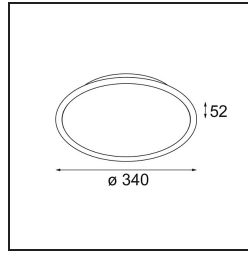

Date

Customer

Project

Type

Kompas Round Surface 340 100W DALI DI 500mA Black Structure

Specifications

Material	13570532
Lamp Included	No
Number of Light Sources	0
Input Voltage	230V
Electrical Class	I
IP Rating	20
Glow wire rating (°C)	960
Dimming Protocol	DALI
DALI Standard	DALI-2
Indoor/Outdoor	Indoor
Application	Ceiling, Wall
Mounting	Surface
Adjustability	Not Applicable
Primary Colour & Primary Finish	Black, Structure
Gross weight (g)	3081.0
Remark	<ul style="list-style-type: none"> • Light modules not included • This is not a complete product. Light module required.