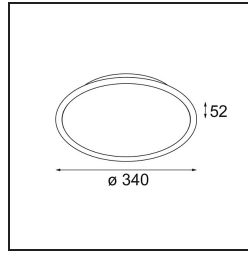

---

*Kompas Round Surface 340 100W DALI DI 500mA White Structure*

**Specifications**

Material	13570509
Lamp Included	No
Number of Light Sources	0
Input Voltage	230V
Electrical Class	I
IP Rating	20
Glow wire rating (°C)	960
Dimming Protocol	DALI
DALI Standard	DALI-2
Indoor/Outdoor	Indoor
Application	Ceiling, Wall
Mounting	Surface
Adjustability	Not Applicable
Primary Colour & Primary Finish	White, Structure
Gross weight (g)	3081.0
Remark	<ul style="list-style-type: none"> <li>• Light modules not included</li> <li>• This is not a complete product. Light module required.</li> </ul>