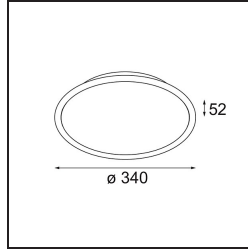

Date

Customer

Project

Type

Kompas Round Surface 340 100W 1-10V DI 500mA Black Structure

Specifications

Material	13570432
Lamp Included	No
Number of Light Sources	0
Input Voltage	230V
Electrical Class	I
IP Rating	20
Glow wire rating (°C)	960
Dimming Protocol	1-10V
Indoor/Outdoor	Indoor
Application	Ceiling, Wall
Mounting	Surface
Adjustability	Not Applicable
Primary Colour & Primary Finish	Black, Structure
Gross weight (g)	3081.0
Remark	<ul style="list-style-type: none"> • Light modules not included • This is not a complete product. Light module required.