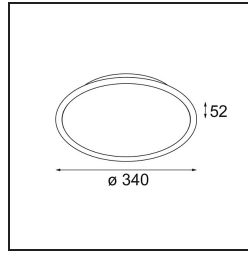

Date
Customer
Project
Type

Kompas Round Surface 340 60W Trailing Edge DI 500mA Black Structure

Specifications

Material	13570332
Lamp Included	No
Number of Light Sources	0
Input Voltage	230V
Electrical Class	I
IP Rating	20
Glow wire rating (°C)	960
Dimming Protocol	Trailing Edge
Indoor/Outdoor	Indoor
Application	Ceiling, Wall
Mounting	Surface
Adjustability	Not Applicable
Primary Colour & Primary Finish	Black, Structure
Gross weight (g)	3012.0
Remark	<ul style="list-style-type: none"> • Light modules not included • This is not a complete product. Light module required.