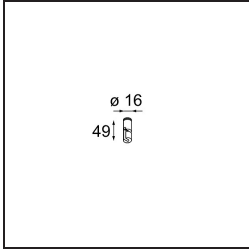

Installation Accessories

- **13570732** Suspension Point Kompas Black Structure
- **13570709** Suspension Point Kompas White Structure