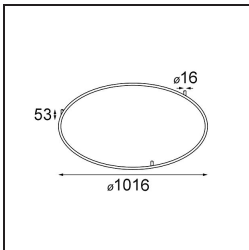

- **13572009** Hoolahoop 1000 White Structure
- **13572032** Hoolahoop 1000 Black Structure