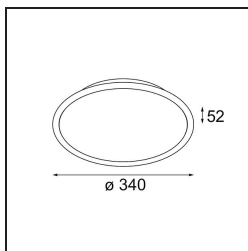

Date
Customer
Project
Type

Kompas Round Surface 340 100W 1-10V DI 350mA Black Structure

Specifications

Material	13570132
Lamp Included	No
Number of Light Sources	0
Input Voltage	230V
Electrical Class	I
IP Rating	20
Glow wire rating (°C)	960
Dimming Protocol	1-10V
Indoor/Outdoor	Indoor
Application	Ceiling, Wall
Mounting	Surface
Adjustability	Not Applicable
Primary Colour & Primary Finish	Black, Structure
Gross weight (g)	3081.0
Remark	<ul style="list-style-type: none"> • Light modules not included • This is not a complete product. Light module required.