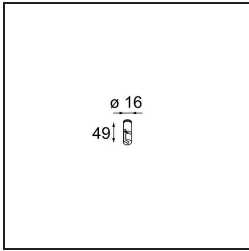

Installation Accessories

- **13570732** Suspension Point Kompas Black Structure
- **13570709** Suspension Point Kompas White Structure