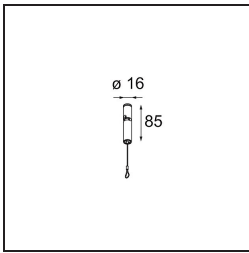

- **13523732** Suspension Point Extruded Kompas (Incl. Suspension Cable 2000) Black Structure
- **13523736** Suspension Point Extruded Kompas (Incl. Suspension Cable 2000) Grey White Matt