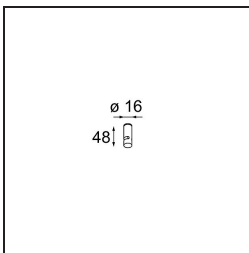

- **13571809** Guiding Point Kompas White Structure
- **13571832** Guiding Point Kompas Black Structure

Choose a required accessory