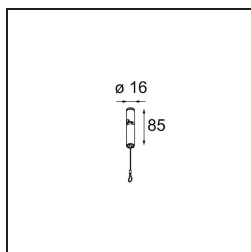

- **13523732** Suspension Point Extruded Kompas (Incl. Suspension Cable 2000) Black Structure
- **13523736** Suspension Point Extruded Kompas (Incl. Suspension Cable 2000) Grey White Matt