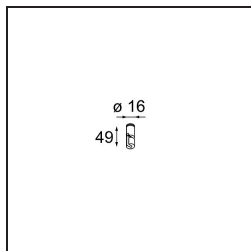

Installation Accessories

- **13570732** Suspension Point Kompas Black Structure
- **13570709** Suspension Point Kompas White Structure