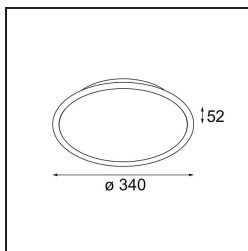

Date
Customer
Project
Type

Kompas Round Surface 340 100W 1-10V DI 350mA White Structure

Specifications

Material	13570109
Lamp Included	No
Number of Light Sources	0
Input Voltage	230V
Electrical Class	I
IP Rating	20
Glow wire rating (°C)	960
Dimming Protocol	1-10V
Indoor/Outdoor	Indoor
Application	Ceiling, Wall
Mounting	Surface
Adjustability	Not Applicable
Primary Colour & Primary Finish	White, Structure
Gross weight (g)	3081.0
Remark	<ul style="list-style-type: none"> • Light modules not included • This is not a complete product. Light module required.