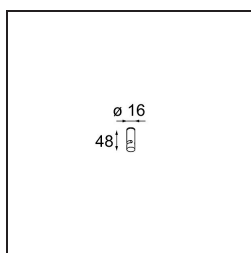

- **13571809** Guiding Point Kompas White Structure
- **13571832** Guiding Point Kompas Black Structure

Choose a required accessory