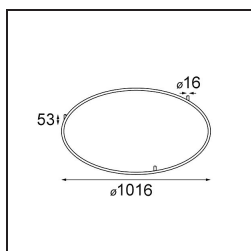

- **13572009** Hoolahoop 1000 White Structure
- **13572032** Hoolahoop 1000 Black Structure