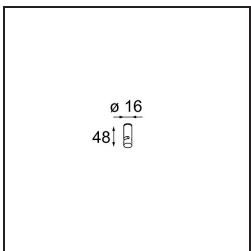

- **13571809** Guiding Point Kompas White Structure
- **13571832** Guiding Point Kompas Black Structure

Choose a required accessory