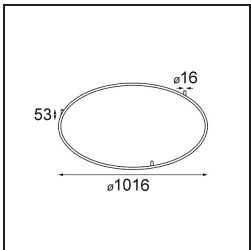

- **13572009** Hoolahoop 1000 White Structure
- **13572032** Hoolahoop 1000 Black Structure