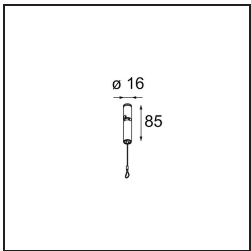

- **13523732** Suspension Point Extruded Kompas (Incl. Suspension Cable 2000) Black Structure
- **13523736** Suspension Point Extruded Kompas (Incl. Suspension Cable 2000) Grey White Matt