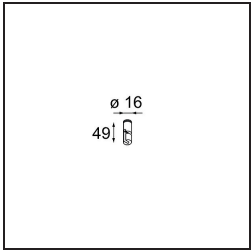

Installation Accessories

- **13570732** Suspension Point Kompas Black Structure
- **13570709** Suspension Point Kompas White Structure