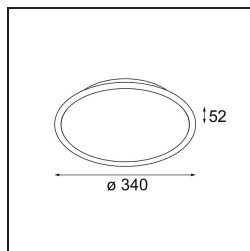

Date
Customer
Project
Type

*Kompas Round Surface 340 60W Trailing Edge DI 350mA White Structure*

**Specifications**

Material	13570009
Lamp Included	No
Number of Light Sources	0
Input Voltage	230V
Electrical Class	I
IP Rating	20
Glow wire rating (°C)	960
Dimming Protocol	Trailing Edge
Indoor/Outdoor	Indoor
Application	Ceiling, Wall
Mounting	Surface
Adjustability	Not Applicable
Primary Colour & Primary Finish	White, Structure
Gross weight (g)	3012.0
Remark	<ul style="list-style-type: none"> <li>• Light modules not included</li> <li>• This is not a complete product. Light module required.</li> </ul>