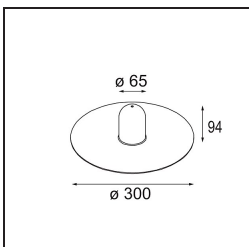

Decorative Accessories

12627017 Shade Sombrero Placebo Champagne Brushed

12627018 Shade Sombrero Placebo Bronze Brushed