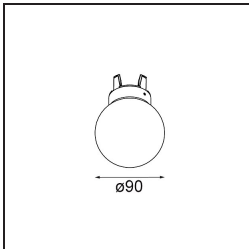

---

Remark

- Glass ball or tube not included
  - Longer suspension cable on request (standard length is 2 meter)
  - Lumen output depends on choice of glass accessory
  - This is not a complete product. Kompas Round system required.
  - This is not a complete product. Kompas Round system required.
-

**TM30 & CRI diagram**

**Light distribution & beam diagram**

*Optical Accessories*

12624038 Glass Tube Down 46 Placebo White Matt

12624238 Glass Tube Down 130 Placebo White Matt

12626038 Glass Ball Down 90 Placebo White Matt