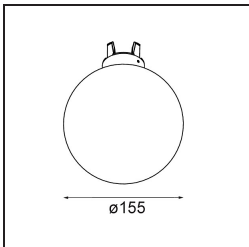

**TM30 & CRI diagram**

**Light distribution & beam diagram**

*Optical Accessories*

12624038 Glass Tube Down 46 Placebo White Matt

12624238 Glass Tube Down 130 Placebo White Matt

12626038 Glass Ball Down 90 Placebo White Matt