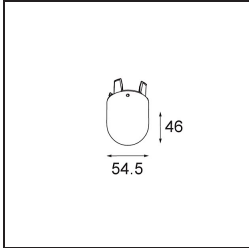

**Specifications**

Material	13582182
Light Source Type	LED
LED Type	PLACEBO - TCI LED 12x 3030
LED technology	LED PCB
CRI	Min. 90
Colour Temperature	3000K
Lifetime	L80B20 @50,000 Hours
Lamp Included	Yes
Number of Light Sources	1
CIE flux code	24 48 74 53 72
Binning (SDCM)	3
Light Direction	Down
Input Voltage	Constant Current Driver Required
Electrical Class	III
IP Rating	20
Glow wire rating (°C)	960
Indoor/Outdoor	Indoor
Application	Ceiling
Mounting	Suspended
Adjustability	Not Applicable
Distance to Lighted Object (m)	0,1
Primary Colour & Primary Finish	Bronze, Brushed Anodised
Gross weight (g)	505.0
Drive current (mA)	350
Min. forward voltage (Vf)	16,5
Max. forward voltage (Vf)	18,0
Connected load (W)	6,3
Luminous flux per lamp (lm)	625
Efficacy (lm/W)	99
Glare rating	18

---

Remark

- Glass ball or tube not included
  - Longer suspension cable on request (standard length is 2 meter)
  - Lumen output depends on choice of glass accessory
  - This is not a complete product. Kompas Round system required.
  - This is not a complete product. Kompas Round system required.
-

**TM30 & CRI diagram**

**Light distribution & beam diagram**

*Optical Accessories*

12624038 Glass Tube Down 46 Placebo White Matt

12624238 Glass Tube Down 130 Placebo White Matt

12626038 Glass Ball Down 90 Placebo White Matt