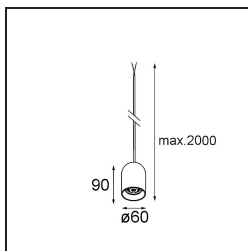

**Specifications**

Material	13582182
Light Source Type	LED
LED Type	PLACEBO - TCI LED 12x 3030
LED technology	LED PCB
CRI	Min. 90
Colour Temperature	3000K
Lifetime	L80B20 @50,000 Hours
Lamp Included	Yes
Number of Light Sources	1
CIE flux code	24 48 74 53 72
Binning (SDCM)	3
Light Direction	Down
Input Voltage	Constant Current Driver Required
Electrical Class	III
IP Rating	20
Glow wire rating (°C)	960
Indoor/Outdoor	Indoor
Application	Ceiling
Mounting	Suspended
Adjustability	Not Applicable
Distance to Lighted Object (m)	0,1
Primary Colour & Primary Finish	Bronze, Brushed Anodised
Gross weight (g)	505.0
Drive current (mA)	350
Min. forward voltage (Vf)	16,5
Max. forward voltage (Vf)	18,0
Connected load (W)	6,3
Luminous flux per lamp (lm)	625
Efficacy (lm/W)	99
Glare rating	18

---

Remark

- Glass ball or tube not included
  - Longer suspension cable on request (standard length is 2 meter)
  - Lumen output depends on choice of glass accessory
  - This is not a complete product. Kompas Round system required.
  - This is not a complete product. Kompas Round system required.
-

**TM30 & CRI diagram**

**Light distribution & beam diagram**

*Optical Accessories*

12624038 Glass Tube Down 46 Placebo White Matt

12624238 Glass Tube Down 130 Placebo White Matt

12626038 Glass Ball Down 90 Placebo White Matt