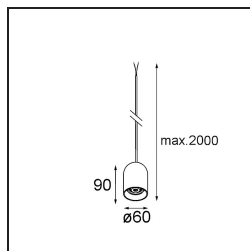

Specifications

Material	13582141
Light Source Type	LED
LED Type	PLACEBO - TCI LED 12x 3030
LED technology	LED PCB
CRI	Min. 90
Colour Temperature	3000K
Lifetime	L80B20 @50,000 Hours
Lamp Included	Yes
Number of Light Sources	1
CIE flux code	24 48 74 53 72
Binning (SDCM)	3
Light Direction	Down
Input Voltage	Constant Current Driver Required
Electrical Class	III
IP Rating	20
Glow wire rating (°C)	960
Indoor/Outdoor	Indoor
Application	Ceiling
Mounting	Suspended
Adjustability	Not Applicable
Distance to Lighted Object (m)	0,1
Primary Colour & Primary Finish	Champagne, Brushed Anodised
Gross weight (g)	505.0
Drive current (mA)	350
Min. forward voltage (Vf)	16,5
Max. forward voltage (Vf)	18,0
Connected load (W)	6,3
Luminous flux per lamp (lm)	625
Efficacy (lm/W)	99
Glare rating	18

Remark	<ul style="list-style-type: none">• Glass ball or tube not included• Longer suspension cable on request (standard length is 2 meter)• Lumen output depends on choice of glass accessory• This is not a complete product. Kompas Round system required.• This is not a complete product. Kompas Round system required.
--------	---