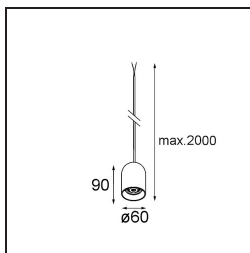

Date
Customer
Project
Type

Placebo Kompas Suspended Down 60 1x LED 3000K DE Black Structure

Specifications

Material	13582132
Light Source Type	LED
LED Type	PLACEBO - TCI LED 12x 3030
LED technology	LED PCB
CRI	Min. 90
Colour Temperature	3000K
Lifetime	L80B20 @50,000 Hours
Lamp Included	Yes
Number of Light Sources	1
CIE flux code	24 48 74 53 72
Binning (SDCM)	3
Light Direction	Down
Input Voltage	Constant Current Driver Required
Electrical Class	III
IP Rating	20
Glow wire rating (°C)	960
Indoor/Outdoor	Indoor
Application	Ceiling
Mounting	Suspended
Adjustability	Not Applicable
Distance to Lighted Object (m)	0,1
Primary Colour & Primary Finish	Black, Structure
Gross weight (g)	505.0
Drive current (mA)	350
Min. forward voltage (Vf)	16,5
Max. forward voltage (Vf)	18,0
Connected load (W)	6,3
Luminous flux per lamp (lm)	625
Efficacy (lm/W)	99
Glare rating	18

Remark	<ul style="list-style-type: none">• Glass ball or tube not included• Longer suspension cable on request (standard length is 2 meter)• Lumen output depends on choice of glass accessory• This is not a complete product. Kompas Round system required.• This is not a complete product. Kompas Round system required.
--------	---