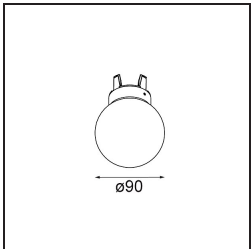

Remark	<ul style="list-style-type: none">• Glass ball or tube not included• Longer suspension cable on request (standard length is 2 meter)• Lumen output depends on choice of glass accessory• This is not a complete product. Kompas Round system required.• This is not a complete product. Kompas Round system required.
--------	---

TM30 & CRI diagram

Light distribution & beam diagram

Optical Accessories

12624038 Glass Tube Down 46 Placebo White Matt

12624238 Glass Tube Down 130 Placebo White Matt

12626038 Glass Ball Down 90 Placebo White Matt