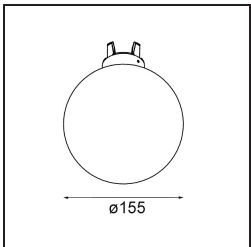

TM30 & CRI diagram

Light distribution & beam diagram

Optical Accessories

12624038 Glass Tube Down 46 Placebo White Matt

12624238 Glass Tube Down 130 Placebo White Matt

12626038 Glass Ball Down 90 Placebo White Matt