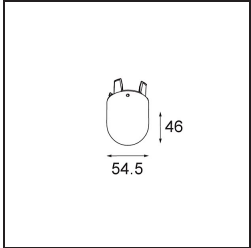

Date
Customer
Project
Type

Placebo Kompas Suspended Down 60 1x LED 3000K DE Black Structure

Specifications

Material	13582132
Light Source Type	LED
LED Type	PLACEBO - TCI LED 12x 3030
LED technology	LED PCB
CRI	Min. 90
Colour Temperature	3000K
Lifetime	L80B20 @50,000 Hours
Lamp Included	Yes
Number of Light Sources	1
CIE flux code	24 48 74 53 72
Binning (SDCM)	3
Light Direction	Down
Input Voltage	Constant Current Driver Required
Electrical Class	III
IP Rating	20
Glow wire rating (°C)	960
Indoor/Outdoor	Indoor
Application	Ceiling
Mounting	Suspended
Adjustability	Not Applicable
Distance to Lighted Object (m)	0,1
Primary Colour & Primary Finish	Black, Structure
Gross weight (g)	505.0
Drive current (mA)	350
Min. forward voltage (Vf)	16,5
Max. forward voltage (Vf)	18,0
Connected load (W)	6,3
Luminous flux per lamp (lm)	625
Efficacy (lm/W)	99
Glare rating	18

Remark	<ul style="list-style-type: none">• Glass ball or tube not included• Longer suspension cable on request (standard length is 2 meter)• Lumen output depends on choice of glass accessory• This is not a complete product. Kompas Round system required.• This is not a complete product. Kompas Round system required.
--------	---

TM30 & CRI diagram

Light distribution & beam diagram

Optical Accessories

12624038 Glass Tube Down 46 Placebo White Matt

12624238 Glass Tube Down 130 Placebo White Matt

12626038 Glass Ball Down 90 Placebo White Matt