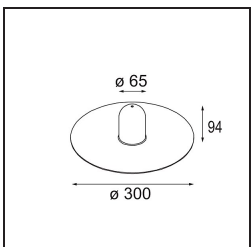

Decorative Accessories

12627017 Shade Sombrero Placebo Champagne Brushed

12627018 Shade Sombrero Placebo Bronze Brushed