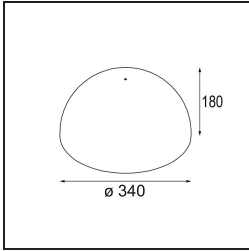

12627038 Shade Sombrero Placebo Grey White Matt

12627083 Shade Sombrero Placebo Black Matt

- **12628017** Shade Beanie Placebo Champagne Brushed
- **12628018** Shade Beanie Placebo Bronze Brushed
- **12628038** Shade Beanie Placebo Grey White Matt
- **12628083** Shade Beanie Placebo Black Matt