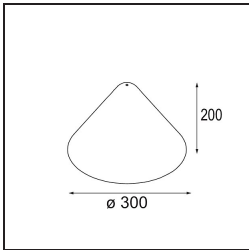

- **12629017** Shade Douli Placebo Champagne Brushed
- **12629018** Shade Douli Placebo Bronze Brushed
- **12629038** Shade Douli Placebo Grey White Matt
- **12629083** Shade Douli Placebo Black Matt

Accessori Installazione

- **13571209** Kompas Round Surface 340 50W 1-10V DI 500mA White Structure
- **13571232** Kompas Round Surface 340 50W 1-10V DI 500mA Black Structure
- **13571309** Kompas Round Surface 340 50W DALI DI 500mA White Structure
- **13571332** Kompas Round Surface 340 50W DALI DI 500mA Black Structure
- **13571409** Kompas Round Surface 340 100W Casambi DI 350mA White Structure
- **13571432** Kompas Round Surface 340 100W Casambi DI 350mA Black Structure
- **13571509** Kompas Round Surface 340 100W Casambi DI 500mA White Structure
- **13571532** Kompas Round Surface 340 100W Casambi DI 500mA Black Structure
- **13571609** Kompas Round Surface 340 50W Casambi DI 350mA White Structure
- **13571632** Kompas Round Surface 340 50W Casambi DI 350mA Black Structure
- **13571709** Kompas Round Surface 340 50W Casambi DI 500mA White Structure
- **13571732** Kompas Round Surface 340 50W Casambi DI 500mA Black Structure
- **13570009** Kompas Round Surface 340 60W Trailing Edge DI 350mA White Structure
- **13570032** Kompas Round Surface 340 60W Trailing Edge DI 350mA Black Structure
- **13570109** Kompas Round Surface 340 100W 1-10V DI 350mA White Structure
- **13570132** Kompas Round Surface 340 100W 1-10V DI 350mA Black Structure
- **13570209** Kompas Round Surface 340 100W DALI DI 350mA White Structure
- **13570232** Kompas Round Surface 340 100W DALI DI 350mA Black Structure
- **13570309** Kompas Round Surface 340 60W Trailing Edge DI 500mA White Structure