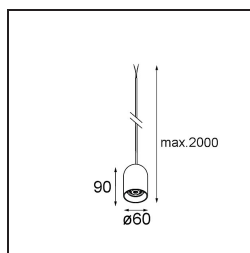

Date
Customer
Project
Type

Placebo Kompas Suspended Down 60 1x LED 3000K DE White Structure

Specifications

Material	13582109
Light Source Type	LED
LED Type	PLACEBO - TCI LED 12x 3030
LED technology	LED PCB
CRI	Min. 90
Colour Temperature	3000K
Lifetime	L80B20 @50,000 Hours
Lamp Included	Yes
Number of Light Sources	1
CIE flux code	24 48 74 53 72
Binning (SDCM)	3
Light Direction	Down
Input Voltage	Constant Current Driver Required
Electrical Class	III
IP Rating	20
Glow wire rating (°C)	960
Indoor/Outdoor	Indoor
Application	Ceiling
Mounting	Suspended
Adjustability	Not Applicable
Distance to Lighted Object (m)	0,1
Primary Colour & Primary Finish	White, Structure
Gross weight (g)	505.0
Drive current (mA)	350
Min. forward voltage (Vf)	16,5
Max. forward voltage (Vf)	18,0
Connected load (W)	6,3
Luminous flux per lamp (lm)	625
Efficacy (lm/W)	99
Glare rating	18

Remark	<ul style="list-style-type: none">• Glass ball or tube not included• Longer suspension cable on request (standard length is 2 meter)• Lumen output depends on choice of glass accessory• This is not a complete product. Kompas Round system required.• This is not a complete product. Kompas Round system required.
--------	---