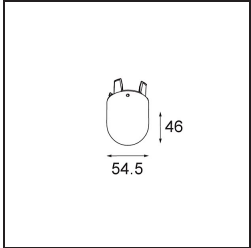

Date
Customer
Project
Type

Placebo Kompas Suspended Down 60 1x LED 3000K DE White Structure

Specifications

Material	13582109
Light Source Type	LED
LED Type	PLACEBO - TCI LED 12x 3030
LED technology	LED PCB
CRI	Min. 90
Colour Temperature	3000K
Lifetime	L80B20 @50,000 Hours
Lamp Included	Yes
Number of Light Sources	1
CIE flux code	24 48 74 53 72
Binning (SDCM)	3
Light Direction	Down
Input Voltage	Constant Current Driver Required
Electrical Class	III
IP Rating	20
Glow wire rating (°C)	960
Indoor/Outdoor	Indoor
Application	Ceiling
Mounting	Suspended
Adjustability	Not Applicable
Distance to Lighted Object (m)	0,1
Primary Colour & Primary Finish	White, Structure
Gross weight (g)	505.0
Drive current (mA)	350
Min. forward voltage (Vf)	16,5
Max. forward voltage (Vf)	18,0
Connected load (W)	6,3
Luminous flux per lamp (lm)	625
Efficacy (lm/W)	99
Glare rating	18

Remark	<ul style="list-style-type: none">• Glass ball or tube not included• Longer suspension cable on request (standard length is 2 meter)• Lumen output depends on choice of glass accessory• This is not a complete product. Kompas Round system required.• This is not a complete product. Kompas Round system required.
--------	---

TM30 & CRI diagram

Light distribution & beam diagram

Optical Accessories

12624038 Glass Tube Down 46 Placebo White Matt

12624238 Glass Tube Down 130 Placebo White Matt

12626038 Glass Ball Down 90 Placebo White Matt