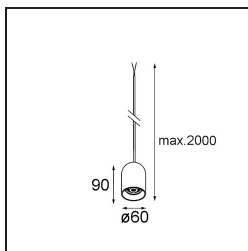

Date
Customer
Project
Type

Placebo Kompas Suspended Down 60 1x LED 2700K DE Silver Bronze Brushed Anodised

Specifications

Material	13582084
Light Source Type	LED
LED Type	PLACEBO - TCI LED 12x 3030
LED technology	LED PCB
CRI	Min. 90
Colour Temperature	2700K
Lifetime	L80B20 @50,000 Hours
Lamp Included	Yes
Number of Light Sources	1
CIE flux code	18 44 71 47 72
Binning (SDCM)	3
Light Direction	Down
Input Voltage	Constant Current Driver Required
Electrical Class	III
IP Rating	20
Glow wire rating (°C)	960
Indoor/Outdoor	Indoor
Application	Ceiling
Mounting	Suspended
Adjustability	Not Applicable
Distance to Lighted Object (m)	0,1
Primary Colour & Primary Finish	Silver Bronze, Brushed Anodised
Gross weight (g)	505.0
Drive current (mA)	350
Min. forward voltage (Vf)	16,5
Max. forward voltage (Vf)	18,0
Connected load (W)	6,3
Luminous flux per lamp (lm)	608
Efficacy (lm/W)	97
Glare rating	18

Remark	<ul style="list-style-type: none">• Glass ball or tube not included• Longer suspension cable on request (standard length is 2 meter)• Lumen output depends on choice of glass accessory• This is not a complete product. Kompas Round system required.• This is not a complete product. Kompas Round system required.
--------	---

TM30 & CRI diagram

Light distribution & beam diagram

Optical Accessories

12624038 Glass Tube Down 46 Placebo White Matt

12624238 Glass Tube Down 130 Placebo White Matt

12626038 Glass Ball Down 90 Placebo White Matt