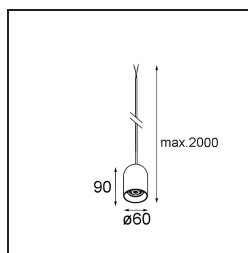

Specifications

| | |
|---------------------------------|----------------------------------|
| Material | 13582082 |
| Light Source Type | LED |
| LED Type | PLACEBO - TCI LED 12x 3030 |
| LED technology | LED PCB |
| CRI | Min. 90 |
| Colour Temperature | 2700K |
| Lifetime | L80B20 @50,000 Hours |
| Lamp Included | Yes |
| Number of Light Sources | 1 |
| CIE flux code | 18 44 71 47 72 |
| Binning (SDCM) | 3 |
| Light Direction | Down |
| Input Voltage | Constant Current Driver Required |
| Electrical Class | III |
| IP Rating | 20 |
| Glow wire rating (°C) | 960 |
| Indoor/Outdoor | Indoor |
| Application | Ceiling |
| Mounting | Suspended |
| Adjustability | Not Applicable |
| Distance to Lighted Object (m) | 0,1 |
| Primary Colour & Primary Finish | Bronze, Brushed Anodised |
| Gross weight (g) | 505.0 |
| Drive current (mA) | 350 |
| Min. forward voltage (Vf) | 16,5 |
| Max. forward voltage (Vf) | 18,0 |
| Connected load (W) | 6,3 |
| Luminous flux per lamp (lm) | 608 |
| Efficacy (lm/W) | 97 |
| Glare rating | 18 |

Remark

- Glass ball or tube not included
 - Longer suspension cable on request (standard length is 2 meter)
 - Lumen output depends on choice of glass accessory
 - This is not a complete product. Kompas Round system required.
 - This is not a complete product. Kompas Round system required.
-