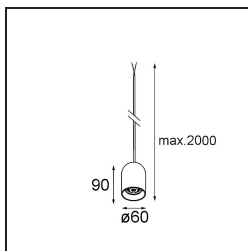

Specifications

Material	13582041
Light Source Type	LED
LED Type	PLACEBO - TCI LED 12x 3030
LED technology	LED PCB
CRI	Min. 90
Colour Temperature	2700K
Lifetime	L80B20 @50,000 Hours
Lamp Included	Yes
Number of Light Sources	1
CIE flux code	18 44 71 47 72
Binning (SDCM)	3
Light Direction	Down
Input Voltage	Constant Current Driver Required
Electrical Class	III
IP Rating	20
Glow wire rating (°C)	960
Indoor/Outdoor	Indoor
Application	Ceiling
Mounting	Suspended
Adjustability	Not Applicable
Distance to Lighted Object (m)	0,1
Primary Colour & Primary Finish	Champagne, Brushed Anodised
Gross weight (g)	505.0
Drive current (mA)	350
Min. forward voltage (Vf)	16,5
Max. forward voltage (Vf)	18,0
Connected load (W)	6,3
Luminous flux per lamp (lm)	608
Efficacy (lm/W)	97
Glare rating	18

Remark	<ul style="list-style-type: none">• Glass ball or tube not included• Longer suspension cable on request (standard length is 2 meter)• Lumen output depends on choice of glass accessory• This is not a complete product. Kompas Round system required.• This is not a complete product. Kompas Round system required.
--------	---

TM30 & CRI diagram

Light distribution & beam diagram

Optical Accessories

12624038 Glass Tube Down 46 Placebo White Matt

12624238 Glass Tube Down 130 Placebo White Matt

12626038 Glass Ball Down 90 Placebo White Matt