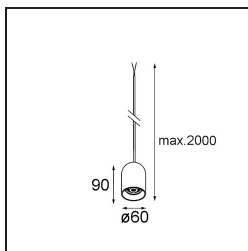

Date
Customer
Project
Type

Placebo Kompas Suspended Down 60 1x LED 2700K DE Black Structure

Specifications

Material	13582032
Light Source Type	LED
LED Type	PLACEBO - TCI LED 12x 3030
LED technology	LED PCB
CRI	Min. 90
Colour Temperature	2700K
Lifetime	L80B20 @50,000 Hours
Lamp Included	Yes
Number of Light Sources	1
CIE flux code	18 44 71 47 72
Binning (SDCM)	3
Light Direction	Down
Input Voltage	Constant Current Driver Required
Electrical Class	III
IP Rating	20
Glow wire rating (°C)	960
Indoor/Outdoor	Indoor
Application	Ceiling
Mounting	Suspended
Adjustability	Not Applicable
Distance to Lighted Object (m)	0,1
Primary Colour & Primary Finish	Black, Structure
Gross weight (g)	505.0
Drive current (mA)	350
Min. forward voltage (Vf)	16,5
Max. forward voltage (Vf)	18,0
Connected load (W)	6,3
Luminous flux per lamp (lm)	608
Efficacy (lm/W)	97
Glare rating	18

Remark	<ul style="list-style-type: none">• Glass ball or tube not included• Longer suspension cable on request (standard length is 2 meter)• Lumen output depends on choice of glass accessory• This is not a complete product. Kompas Round system required.• This is not a complete product. Kompas Round system required.
--------	-------------------------------------------------------------------------------------------------------------------------------------------------------------------------------------------------------------------------------------------------------------------------------------------------------------------------------------------------------------------------

TM30 & CRI diagram

Light distribution & beam diagram

Diagrams

Optical Accessories

12624038 Glass Tube Down 46 Placebo White Matt

12624238 Glass Tube Down 130 Placebo White Matt

12626038 Glass Ball Down 90 Placebo White Matt