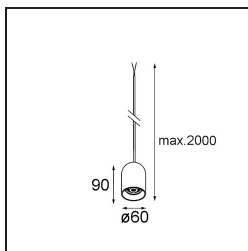

Date
Customer
Project
Type

Placebo Kompas Suspended Down 60 1x LED 2700K DE White Structure

Specifications

Material	13582009
Light Source Type	LED
LED Type	PLACEBO - TCI LED 12x 3030
LED technology	LED PCB
CRI	Min. 90
Colour Temperature	2700K
Lifetime	L80B20 @50,000 Hours
Lamp Included	Yes
Number of Light Sources	1
CIE flux code	18 44 71 47 72
Binning (SDCM)	3
Light Direction	Down
Input Voltage	Constant Current Driver Required
Electrical Class	III
IP Rating	20
Glow wire rating (°C)	960
Indoor/Outdoor	Indoor
Application	Ceiling
Mounting	Suspended
Adjustability	Not Applicable
Distance to Lighted Object (m)	0,1
Primary Colour & Primary Finish	White, Structure
Gross weight (g)	505.0
Drive current (mA)	350
Min. forward voltage (Vf)	16,5
Max. forward voltage (Vf)	18,0
Connected load (W)	6,3
Luminous flux per lamp (lm)	608
Efficacy (lm/W)	97
Glare rating	18

Remark

- Glass ball or tube not included
 - Longer suspension cable on request (standard length is 2 meter)
 - Lumen output depends on choice of glass accessory
 - This is not a complete product. Kompas Round system required.
 - This is not a complete product. Kompas Round system required.
-

TM30 & CRI diagram

Light distribution & beam diagram

Diagrams

Optical Accessories

12624038 Glass Tube Down 46 Placebo White Matt

12624238 Glass Tube Down 130 Placebo White Matt

12626038 Glass Ball Down 90 Placebo White Matt