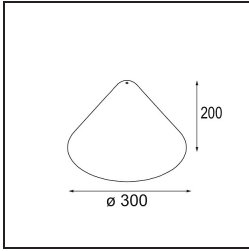

- **12629017** Shade Douli Placebo Champagne Brushed
- **12629018** Shade Douli Placebo Bronze Brushed
- **12629038** Shade Douli Placebo Grey White Matt
- **12629083** Shade Douli Placebo Black Matt

Installation Accessories

- **13571209** Kompas Round Surface 340 50W 1-10V DI 500mA White Structure
- **13571232** Kompas Round Surface 340 50W 1-10V DI 500mA Black Structure
- **13571309** Kompas Round Surface 340 50W DALI DI 500mA White Structure
- **13571332** Kompas Round Surface 340 50W DALI DI 500mA Black Structure
- **13571409** Kompas Round Surface 340 100W Casambi DI 350mA White Structure
- **13571432** Kompas Round Surface 340 100W Casambi DI 350mA Black Structure
- **13571509** Kompas Round Surface 340 100W Casambi DI 500mA White Structure
- **13571532** Kompas Round Surface 340 100W Casambi DI 500mA Black Structure
- **13571609** Kompas Round Surface 340 50W Casambi DI 350mA White Structure
- **13571632** Kompas Round Surface 340 50W Casambi DI 350mA Black Structure
- **13571709** Kompas Round Surface 340 50W Casambi DI 500mA White Structure
- **13571732** Kompas Round Surface 340 50W Casambi DI 500mA Black Structure
- **13570009** Kompas Round Surface 340 60W Trailing Edge DI 350mA White Structure
- **13570032** Kompas Round Surface 340 60W Trailing Edge DI 350mA Black Structure
- **13570109** Kompas Round Surface 340 100W 1-10V DI 350mA White Structure
- **13570132** Kompas Round Surface 340 100W 1-10V DI 350mA Black Structure
- **13570209** Kompas Round Surface 340 100W DALI DI 350mA White Structure
- **13570232** Kompas Round Surface 340 100W DALI DI 350mA Black Structure
- **13570309** Kompas Round Surface 340 60W Trailing Edge DI 500mA White Structure