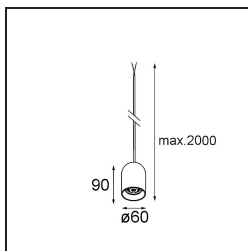

Specifications

Material	13582003
Light Source Type	LED
LED Type	PLACEBO - TCI LED 12x 3030
LED technology	LED PCB
CRI	Min. 90
Colour Temperature	2700K
Lifetime	L80B20 @50,000 Hours
Lamp Included	Yes
Number of Light Sources	1
CIE flux code	18 44 71 47 72
Binning (SDCM)	3
Light Direction	Down
Input Voltage	Constant Current Driver Required
Electrical Class	III
IP Rating	20
Glow wire rating (°C)	960
Indoor/Outdoor	Indoor
Application	Ceiling
Mounting	Suspended
Adjustability	Not Applicable
Distance to Lighted Object (m)	0,1
Primary Colour & Primary Finish	Black, Brushed Anodised
Gross weight (g)	505.0
Drive current (mA)	350
Min. forward voltage (Vf)	16,5
Max. forward voltage (Vf)	18,0
Connected load (W)	6,3
Luminous flux per lamp (lm)	608
Efficacy (lm/W)	97
Glare rating	18

Remark	<ul style="list-style-type: none">• Glass ball or tube not included• Longer suspension cable on request (standard length is 2 meter)• Lumen output depends on choice of glass accessory• This is not a complete product. Kompas Round system required.• This is not a complete product. Kompas Round system required.
--------	---

TM30 & CRI diagram

Light distribution & beam diagram

Diagrams

Optical Accessories

12624038 Glass Tube Down 46 Placebo White Matt

12624238 Glass Tube Down 130 Placebo White Matt

12626038 Glass Ball Down 90 Placebo White Matt