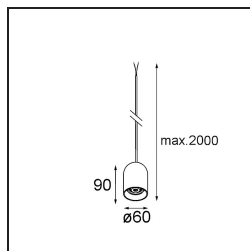

Specifications

Material	13582003
Light Source Type	LED
LED Type	PLACEBO - TCI LED 12x 3030
LED technology	LED PCB
CRI	Min. 90
Colour Temperature	2700K
Lifetime	L80B20 @50,000 Hours
Lamp Included	Yes
Number of Light Sources	1
CIE flux code	18 44 71 47 72
Binning (SDCM)	3
Light Direction	Down
Input Voltage	Constant Current Driver Required
Electrical Class	III
IP Rating	20
Glow wire rating (°C)	960
Indoor/Outdoor	Indoor
Application	Ceiling
Mounting	Suspended
Adjustability	Not Applicable
Distance to Lighted Object (m)	0,1
Primary Colour & Primary Finish	Black, Brushed Anodised
Gross weight (g)	505.0
Drive current (mA)	350
Min. forward voltage (Vf)	16,5
Max. forward voltage (Vf)	18,0
Connected load (W)	6,3
Luminous flux per lamp (lm)	608
Efficacy (lm/W)	97
Glare rating	18

Remark	<ul style="list-style-type: none">• Glass ball or tube not included• Longer suspension cable on request (standard length is 2 meter)• Lumen output depends on choice of glass accessory• This is not a complete product. Kompas Round system required.• This is not a complete product. Kompas Round system required.
--------	---