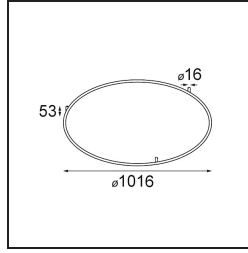

Date \_\_\_\_\_  
Customer \_\_\_\_\_  
Project \_\_\_\_\_  
Type \_\_\_\_\_

*Hoolahoop 1000 Black Structure*

**Specifications**

Material	13572032
Lamp Included	No
Number of Light Sources	0
IP Rating	20
Glow wire rating (°C)	960
Indoor/Outdoor	Indoor
Application	Ceiling
Adjustability	Not Applicable
Primary Colour & Primary Finish	Black, Structure
Gross weight (g)	3386.0