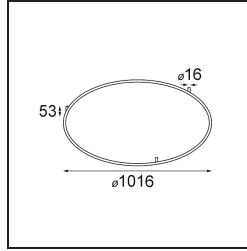

Date _____
Customer _____
Project _____
Type _____

Hoolahoop 1000 White Structure

Specifications

Material	13572009
Lamp Included	No
Number of Light Sources	0
IP Rating	20
Glow wire rating (°C)	960
Indoor/Outdoor	Indoor
Application	Ceiling
Adjustability	Not Applicable
Primary Colour & Primary Finish	White, Structure
Gross weight (g)	3386.0