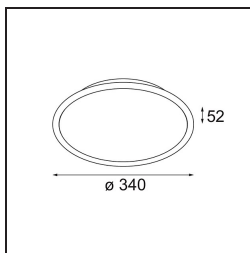

| |
|----------|
| Date |
| Customer |
| Project |
| Type |

Kompas Round Surface 340 50W Casambi DI 500mA Black Structure

Specifications

| | |
|---------------------------------|--|
| Material | 13571732 |
| Lamp Included | No |
| Number of Light Sources | 0 |
| Input Voltage | 230V |
| Electrical Class | I |
| IP Rating | 20 |
| Glow wire rating (°C) | 960 |
| Dimming Protocol | Casambi |
| Indoor/Outdoor | Indoor |
| Application | Ceiling, Wall |
| Mounting | Surface |
| Adjustability | Not Applicable |
| Primary Colour & Primary Finish | Black, Structure |
| Gross weight (g) | 2766.0 |
| Remark | <ul style="list-style-type: none"> • Light modules not included • This is not a complete product. Light module required. |