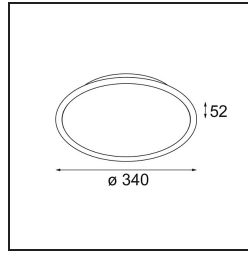

Date

Customer

Project

Type

Kompas Round Surface 340 100W Casambi DI 500mA Black Structure

Specifications

Material	13571532
Lamp Included	No
Number of Light Sources	0
Input Voltage	230V
Electrical Class	I
IP Rating	20
Glow wire rating (°C)	960
Dimming Protocol	Casambi
Indoor/Outdoor	Indoor
Application	Ceiling, Wall
Mounting	Surface
Adjustability	Not Applicable
Primary Colour & Primary Finish	Black, Structure
Gross weight (g)	3105.0
Remark	<ul style="list-style-type: none"> • Light modules not included • This is not a complete product. Light module required.