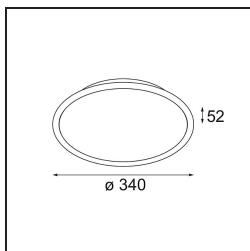

Date
Customer
Project
Type

Kompas Round Surface 340 100W Casambi DI 350mA White Structure

Specifications

Material	13571409
Lamp Included	No
Number of Light Sources	0
Input Voltage	230V
Electrical Class	I
IP Rating	20
Glow wire rating (°C)	960
Dimming Protocol	Casambi
Indoor/Outdoor	Indoor
Application	Ceiling, Wall
Mounting	Surface
Adjustability	Not Applicable
Primary Colour & Primary Finish	White, Structure
Gross weight (g)	3105.0
Remark	<ul style="list-style-type: none"> • Light modules not included • This is not a complete product. Light module required.