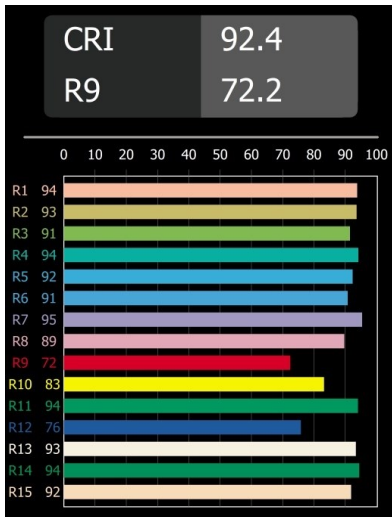

TM30 & CRI diagram