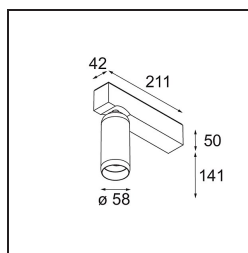

**Specifications**

|                                 |  |
|---------------------------------|--|
| Material                        | 13560709   |
| Light Source Type               | LED  |
| LED Type                        | BRIDGELUX V6 HD G8   |
| LED technology                  | LED COB  |
| CRI                             | Min. 90  |
| Colour Temperature              | 3000K  |
| Lifetime                        | L80B10 @50,000 Hours   |
| Lamp Included                   | Yes  |
| Number of Light Sources         | 1  |
| CIE flux code                   | 98 100 100 100 66  |
| Binning (SDCM)                  | 2  |
| Light Direction                 | Down   |
| Input Voltage                   | 230V   |
| Luminaire power (W)             | 10.4   |
| Electrical Class                | I  |
| IP Rating                       | 20   |
| Glow wire rating (°C)           | 960  |
| Dimming Protocol                | Trailing Edge  |
| Indoor/Outdoor                  | Indoor   |
| Application                     | Ceiling, Wall  |
| Mounting                        | Surface  |
| Adjustability                   | H 360° V 50°   |
| Distance to Lighted Object (m)  | 0,1  |
| Primary Colour & Primary Finish | White, Structure   |
| Gross weight (g)                | 1414.0   |
| Luminous flux per lamp (lm)     | 664  |
| Efficacy (lm/W)                 | 64   |
| Glare rating                    | 21   |
| Remark                          | <ul style="list-style-type: none"> <li>• Magnetic reflector or lens not included.</li> <li>• This is not a complete product. Magnetic reflector or lens required.</li> <li>• This is not a complete product. Magnetic reflector or lens required.</li> </ul> |