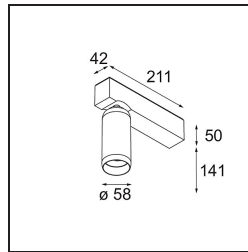

**Specifications**

|                                 |  |
|---------------------------------|--|
| Material                        | 13560332   |
| Light Source Type               | LED  |
| LED Type                        | BRIDGELUX V6 HD G8   |
| LED technology                  | LED COB  |
| CRI                             | Min. 90  |
| Colour Temperature              | 2700K  |
| Lifetime                        | L80B10 @50,000 Hours   |
| Lamp Included                   | Yes  |
| Number of Light Sources         | 1  |
| CIE flux code                   | 98 100 100 100 66  |
| Binning (SDCM)                  | 2  |
| Light Direction                 | Down   |
| Input Voltage                   | 230V   |
| Luminaire power (W)             | 10.4   |
| Electrical Class                | I  |
| IP Rating                       | 20   |
| Glow wire rating (°C)           | 960  |
| Dimming Protocol                | Trailing Edge  |
| Indoor/Outdoor                  | Indoor   |
| Application                     | Ceiling, Wall  |
| Mounting                        | Surface  |
| Adjustability                   | H 360° V 50°   |
| Distance to Lighted Object (m)  | 0,1  |
| Primary Colour & Primary Finish | Black, Structure   |
| Gross weight (g)                | 1414.0   |
| Luminous flux per lamp (lm)     | 651  |
| Efficacy (lm/W)                 | 63   |
| Glare rating                    | 20   |
| Remark                          | <ul style="list-style-type: none"> <li>• Magnetic reflector or lens not included.</li> <li>• This is not a complete product. Magnetic reflector or lens required.</li> <li>• This is not a complete product. Magnetic reflector or lens required.</li> </ul> |