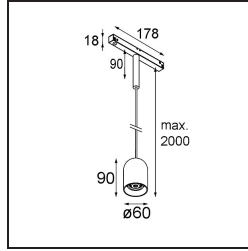

Date
Customer
Project
Type

Placebo Track 48V Suspended Down 60 1x LED 1800-3000K WD DALI Silver Bronze Brushed Anodised

Specifications

Material	13541184
Light Source Type	LED
LED Type	PLACEBO - TCI LED WARMDIM
LED technology	LED PCB
CRI	Min. 90
Colour Temperature	1800-3000K (Warm Dim)
Lifetime	L80B20 @50,000 Hours
Lamp Included	Yes
Number of Light Sources	1
CIE flux code	25 50 75 55 58
Binning (SDCM)	3
Light Direction	Down
Input Voltage	48Vdc
Luminaire power (W)	8.4
Electrical Class	III
IP Rating	20
Glow wire rating (°C)	960
Dimming Protocol	DALI
DALI Standard	DALI-2
Indoor/Outdoor	Indoor
Application	Ceiling
Mounting	Suspended
Adjustability	Not Applicable
Distance to Lighted Object (m)	0,1
Primary Colour & Primary Finish	Silver Bronze, Brushed Anodised
Gross weight (g)	558.0
Luminous flux per lamp (lm)	365
Efficacy (lm/W)	43
Glare rating	16

Remark

- Glass ball or tube not included
 - Longer suspension cable on request (standard length is 2 meter)
 - This is not a complete product. Placebo Glass or Placebo Tube and Pista track 48V system required.
 - This is not a complete product. Placebo Glass or Placebo Tube and Pista track 48V system required.
 - For installations without dimmer, it is recommended to use 1-10 V luminaires.
-

TM30 & CRI diagram

Light distribution & beam diagram

Optical Accessories

12624038 Glass Tube Down 46 Placebo White Matt

12624238 Glass Tube Down 130 Placebo White Matt

12626038 Glass Ball Down 90 Placebo White Matt