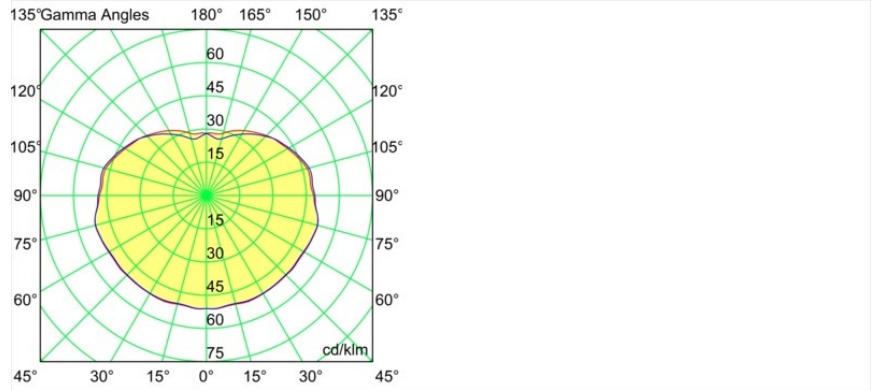

Light distribution & beam diagram