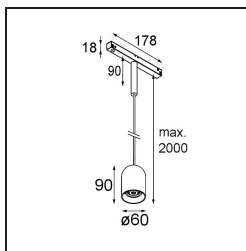

Specifications

Material	13541182
Light Source Type	LED
LED Type	PLACEBO - TCI LED WARMDIM
LED technology	LED PCB
CRI	Min. 90
Colour Temperature	1800-3000K (Warm Dim)
Lifetime	L80B20 @50,000 Hours
Lamp Included	Yes
Number of Light Sources	1
CIE flux code	25 50 75 55 58
Binning (SDCM)	3
Light Direction	Down
Input Voltage	48Vdc
Luminaire power (W)	8.4
Electrical Class	III
IP Rating	20
Glow wire rating (°C)	960
Dimming Protocol	DALI
DALI Standard	DALI-2
Indoor/Outdoor	Indoor
Application	Ceiling
Mounting	Suspended
Adjustability	Not Applicable
Distance to Lighted Object (m)	0,1
Primary Colour & Primary Finish	Bronze, Brushed Anodised
Gross weight (g)	558.0
Luminous flux per lamp (lm)	365
Efficacy (lm/W)	43
Glare rating	16

Remark

- Glass ball or tube not included
 - Longer suspension cable on request (standard length is 2 meter)
 - This is not a complete product. Placebo Glass or Placebo Tube and Pista track 48V system required.
 - This is not a complete product. Placebo Glass or Placebo Tube and Pista track 48V system required.
 - For installations without dimmer, it is recommended to use 1-10 V luminaires.
-

TM30 & CRI diagram

Light distribution & beam diagram

Optical Accessories

12624038 Glass Tube Down 46 Placebo White Matt

12624238 Glass Tube Down 130 Placebo White Matt

12626038 Glass Ball Down 90 Placebo White Matt