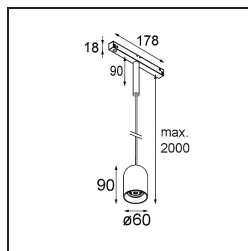

Specifications

Material	13541181
Light Source Type	LED
LED Type	PLACEBO - TCI LED WARMDIM
LED technology	LED PCB
CRI	Min. 90
Colour Temperature	1800-3000K (Warm Dim)
Lifetime	L80B20 @50,000 Hours
Lamp Included	Yes
Number of Light Sources	1
CIE flux code	25 50 75 55 58
Binning (SDCM)	3
Light Direction	Down
Input Voltage	48Vdc
Luminaire power (W)	8.4
Electrical Class	III
IP Rating	20
Glow wire rating (°C)	960
Dimming Protocol	DALI
DALI Standard	DALI-2
Indoor/Outdoor	Indoor
Application	Ceiling
Mounting	Suspended
Adjustability	Not Applicable
Distance to Lighted Object (m)	0,1
Primary Colour & Primary Finish	Black, Brushed Anodised
Gross weight (g)	558.0
Luminous flux per lamp (lm)	365
Efficacy (lm/W)	43
Glare rating	16

Remark

- Glass ball or tube not included
 - Longer suspension cable on request (standard length is 2 meter)
 - This is not a complete product. Placebo Glass or Placebo Tube and Pista track 48V system required.
 - This is not a complete product. Placebo Glass or Placebo Tube and Pista track 48V system required.
 - For installations without dimmer, it is recommended to use 1-10 V luminaires.
-