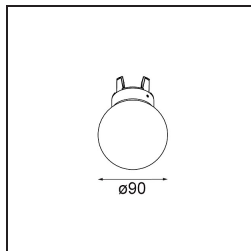

TM30 & CRI diagram

Light distribution & beam diagram

Accessorio Ottico

12624038 Glass Tube Down 46 Placebo White Matt

12624238 Glass Tube Down 130 Placebo White Matt

12626038 Glass Ball Down 90 Placebo White Matt