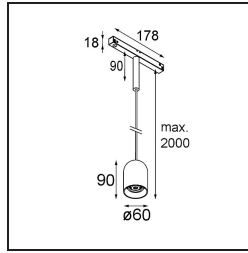

Date
Customer
Project
Type

*Placebo Track 48V Suspended Down 60 lx LED 1800-3000K WD DALI Champagne Brushed Anodised*

**Specifications**

Material	13541141
Light Source Type	LED
LED Type	PLACEBO - TCI LED WARMDIM
LED technology	LED PCB
CRI	Min. 90
Colour Temperature	1800-3000K (Warm Dim)
Lifetime	L80B20 @50,000 Hours
Lamp Included	Yes
Number of Light Sources	1
CIE flux code	25 50 75 55 58
Binning (SDCM)	3
Light Direction	Down
Input Voltage	48Vdc
Luminaire power (W)	8.4
Electrical Class	III
IP Rating	20
Glow wire rating (°C)	960
Dimming Protocol	DALI
DALI Standard	DALI-2
Indoor/Outdoor	Indoor
Application	Ceiling
Mounting	Suspended
Adjustability	Not Applicable
Distance to Lighted Object (m)	0,1
Primary Colour & Primary Finish	Champagne, Brushed Anodised
Gross weight (g)	558.0
Luminous flux per lamp (lm)	365
Efficacy (lm/W)	43
Glare rating	16

---

Remark

- Glass ball or tube not included
  - Longer suspension cable on request (standard length is 2 meter)
  - This is not a complete product. Placebo Glass or Placebo Tube and Pista track 48V system required.
  - This is not a complete product. Placebo Glass or Placebo Tube and Pista track 48V system required.
  - For installations without dimmer, it is recommended to use 1-10 V luminaires.
-