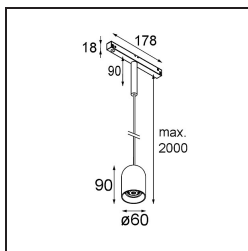

Date
Customer
Project
Type

Placebo Track 48V Suspended Down 60 1x LED 1800-3000K WD DALI Black Structure

Specifications

Material	13541132
Light Source Type	LED
LED Type	PLACEBO - TCI LED WARMDIM
LED technology	LED PCB
CRI	Min. 90
Colour Temperature	1800-3000K (Warm Dim)
Lifetime	L80B20 @50,000 Hours
Lamp Included	Yes
Number of Light Sources	1
CIE flux code	25 50 75 55 58
Binning (SDCM)	3
Light Direction	Down
Input Voltage	48Vdc
Luminaire power (W)	8.4
Electrical Class	III
IP Rating	20
Glow wire rating (°C)	960
Dimming Protocol	DALI
DALI Standard	DALI-2
Indoor/Outdoor	Indoor
Application	Ceiling
Mounting	Suspended
Adjustability	Not Applicable
Distance to Lighted Object (m)	0,1
Primary Colour & Primary Finish	Black, Structure
Gross weight (g)	558.0
Luminous flux per lamp (lm)	365
Efficacy (lm/W)	43
Glare rating	16

Remark

- Glass ball or tube not included
 - Longer suspension cable on request (standard length is 2 meter)
 - This is not a complete product. Placebo Glass or Placebo Tube and Pista track 48V system required.
 - This is not a complete product. Placebo Glass or Placebo Tube and Pista track 48V system required.
 - For installations without dimmer, it is recommended to use 1-10 V luminaires.
-

TM30 & CRI diagram

Light distribution & beam diagram

Optical Accessories

12624038 Glass Tube Down 46 Placebo White Matt

12624238 Glass Tube Down 130 Placebo White Matt

12626038 Glass Ball Down 90 Placebo White Matt