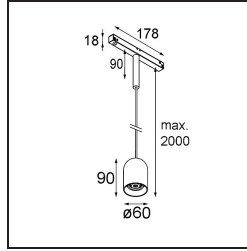

Date
Customer
Project
Type

*Placebo Track 48V Suspended Down 60 1x LED 1800-3000K WD DALI White Structure*

**Specifications**

Material	13541109
Light Source Type	LED
LED Type	PLACEBO - TCI LED WARMDIM
LED technology	LED PCB
CRI	Min. 90
Colour Temperature	1800-3000K (Warm Dim)
Lifetime	L80B20 @50,000 Hours
Lamp Included	Yes
Number of Light Sources	1
CIE flux code	25 50 75 55 58
Binning (SDCM)	3
Light Direction	Down
Input Voltage	48Vdc
Luminaire power (W)	8.4
Electrical Class	III
IP Rating	20
Glow wire rating (°C)	960
Dimming Protocol	DALI
DALI Standard	DALI-2
Indoor/Outdoor	Indoor
Application	Ceiling
Mounting	Suspended
Adjustability	Not Applicable
Distance to Lighted Object (m)	0,1
Primary Colour & Primary Finish	White, Structure
Gross weight (g)	558.0
Luminous flux per lamp (lm)	365
Efficacy (lm/W)	43
Glare rating	16

---

Remark

- Glass ball or tube not included
  - Longer suspension cable on request (standard length is 2 meter)
  - This is not a complete product. Placebo Glass or Placebo Tube and Pista track 48V system required.
  - This is not a complete product. Placebo Glass or Placebo Tube and Pista track 48V system required.
  - For installations without dimmer, it is recommended to use 1-10 V luminaires.
-

**TM30 & CRI diagram**

**Light distribution & beam diagram**

*Optical Accessories*

12624038 Glass Tube Down 46 Placebo White Matt

12624238 Glass Tube Down 130 Placebo White Matt

12626038 Glass Ball Down 90 Placebo White Matt