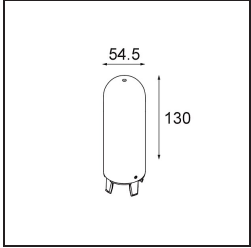

Remark

- Glass ball or tube not included
 - Longer suspension cable on request (standard length is 2 meter)
 - This is not a complete product. Placebo Glass or Placebo Tube and Pista track 48V system required.
 - This is not a complete product. Placebo Glass or Placebo Tube and Pista track 48V system required.
 - For installations without dimmer, it is recommended to use 1-10 V luminaires.
-

TM30 & CRI diagram

Light distribution & beam diagram

Optical Accessories

12623038 Glass Tube Up 46 Placebo White Matt

12623238 Glass Tube Up 130 Placebo White Matt

12625038 Glass Ball Up 90 Placebo White Matt