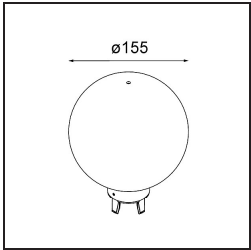

TM30 & CRI diagram

Light distribution & beam diagram

Optical Accessories

12623038 Glass Tube Up 46 Placebo White Matt

12623238 Glass Tube Up 130 Placebo White Matt

12625038 Glass Ball Up 90 Placebo White Matt