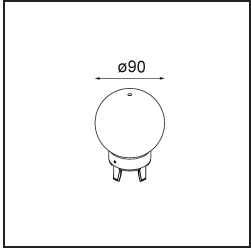

TM30 & CRI diagram

Light distribution & beam diagram

Optical Accessories

12623038 Glass Tube Up 46 Placebo White Matt

12623238 Glass Tube Up 130 Placebo White Matt

12625038 Glass Ball Up 90 Placebo White Matt