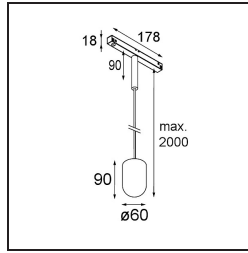

Specifications

Material	13541084
Light Source Type	LED
LED Type	PLACEBO - TCI LED WARMDIM
LED technology	LED PCB
CRI	Min. 90
Colour Temperature	1800-3000K (Warm Dim)
Lifetime	L80B20 @50,000 Hours
Lamp Included	Yes
Number of Light Sources	1
CIE flux code	20 44 71 45 58
Binning (SDCM)	3
Light Direction	Up
Input Voltage	48Vdc
Luminaire power (W)	8.4
Electrical Class	III
IP Rating	20
Glow wire rating (°C)	960
Dimming Protocol	DALI
DALI Standard	DALI-2
Indoor/Outdoor	Indoor
Application	Ceiling
Mounting	Suspended
Adjustability	Not Applicable
Distance to Lighted Object (m)	0,1
Primary Colour & Primary Finish	Silver Bronze, Brushed Anodised
Gross weight (g)	558.0
Luminous flux per lamp (lm)	365
Efficacy (lm/W)	43
Glare rating	16

Remark

- Glass ball or tube not included
 - Longer suspension cable on request (standard length is 2 meter)
 - This is not a complete product. Placebo Glass or Placebo Tube and Pista track 48V system required.
 - This is not a complete product. Placebo Glass or Placebo Tube and Pista track 48V system required.
 - For installations without dimmer, it is recommended to use 1-10 V luminaires.
-