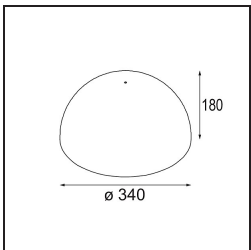

Decorative Accessories

12628017 Shade Beanie Placebo Champagne Brushed

12628018 Shade Beanie Placebo Bronze Brushed